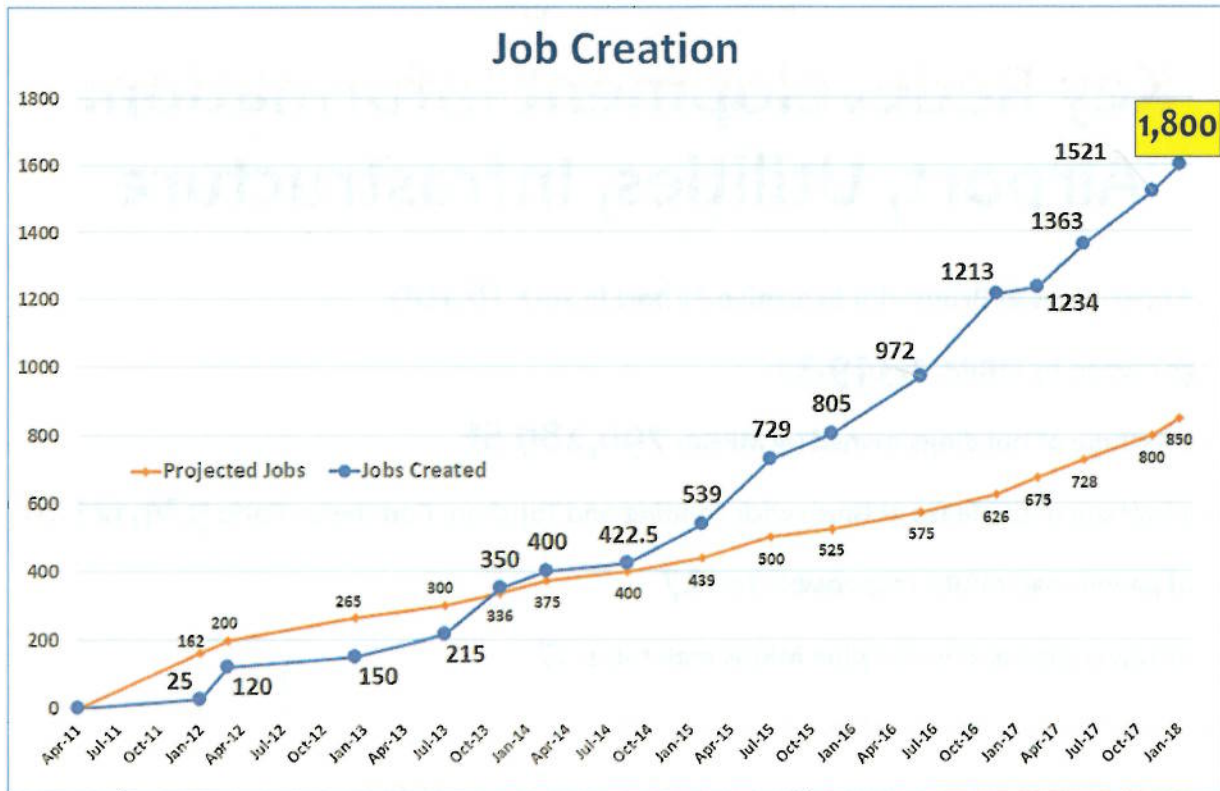

MARRA

Redeveloping NAS Brunswick

Did You Know?

Economic Impacts of Redevelopment since May 2011

- Entities doing business at Brunswick Landing and Topsham Commerce Park: **115**
- **32 new companies to Maine:** Mölnlycke Health Care, FirstLight Data Center, SaviLinx, FlightLevel Aviation, Tempus Jets, Village Green Ventures, Coastal Landing, InSphero, Clamar Floats, Brunswick Landing Ventures, Greisen Aerospace, STARC Systems, Griffin LLC, SteriZign, Atayne, GHG Underground, Atol USA, Skordo, All Natural Technologies, Wayfair, Field Phyto Nutrients, BluShift Aerospace, AdmitHub, HERE Engineering, Black Diamond Whiskey, Accel Physical Therapy, Flight Deck Brewing, Brunswick Aviation Services, Planus, American Classic Aviation, Veterans Assembled Electronics.
- Private sector investment: **\$350 million**
- Jobs Created **1,800**
- Contracts awarded: **More than \$50 million**
- Total New Taxable Property: **\$160 million**
- Total Property Taxes: **\$3 million** (2017)
- Property assets sold by MARRA to private developers for future redevelopment activity: